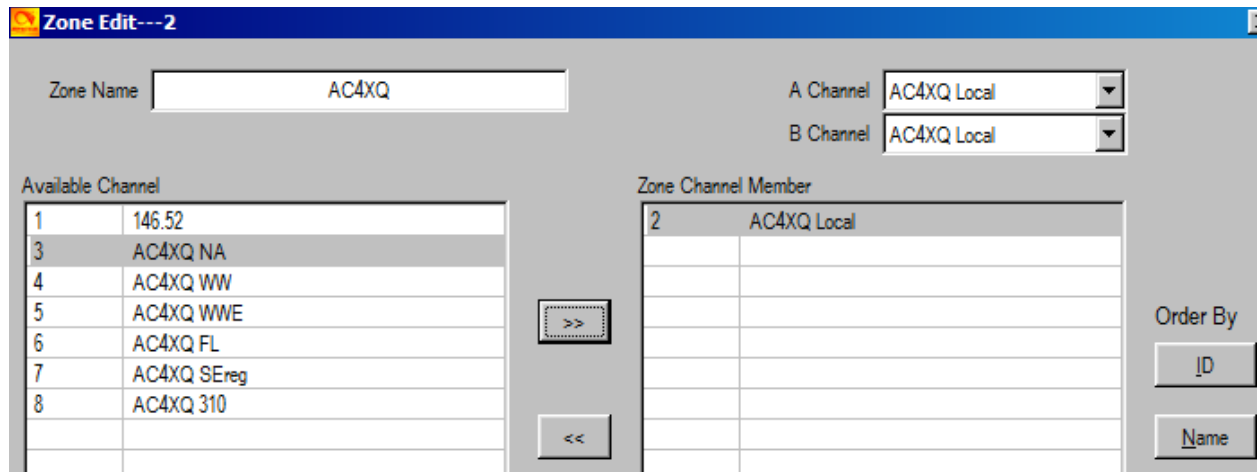

Highlight the available channels in left window then click on right arrow to place them in the right window. Add all the channels you wish to associate to this zone. You should now see those channels on the right side. Change “Zone Name” to AC4XQ then click the OK button.

10. **NOW SAVE YOUR WORK & DO IT OFTEN.** USE DIFFERENT FILENAMES IN SOME SEQUENCE SO YOU NEVER OVERWRITE OR CORRUPT YOU'RE ORIGINAL OR LAST UPDATED FILE. ALWAYS USE THE "FILE SAVE AS" OPTION. Example: "ANYTONE 1" then "ANYTONE 2"
11. Now write the configuration to the radio. Select "Program" then "Write TO Radio" and wait for it to finish.
12. Congrats, you programmed your first DMR channel. Use this technique to program the other channels.
13. To program an analog frequency, simply change the "Channel Type" from "D-Digital" to "Analog" then enter in the frequency, power level, and PL tone if required. Remember, you need to add all channels to some Zone including analog channels.
14. If you add new channels or modify existing ones or make any changes in your CPS software then you need to perform a write to the radio to get those changes.
15. **To use your DMR radio.** This example is specific for the Anytone AT-D868UV radio but can be applied to any DMR radio.
  - a. select Menu then "**Zone**". Use the radio up/down buttons to select the zone you wish to use.
  - b. Select the "**TalkGroup**" by turning the knob next to the antenna. This selects the different talkgroups that you programmed. Other model radio's may require you to use the menu and up/down buttons to make talkgroup selections.
  - c. For this example we wish to select "**AC4XQ Local**" You are ready to transmit when the display shows "AC4XQ Local". Do not transmit if someone is using that talkgroup. If no one is using that talkgroup then "Press & hold the PTT button for 2 seconds then start talking". You will get a confirmation tone or a screen alert during a DMR transmission. Some DMR radio's have two different types of audio transmit tones. One tone is a successful repeater connection alert and the other but different tone is repeater cannot be reached.