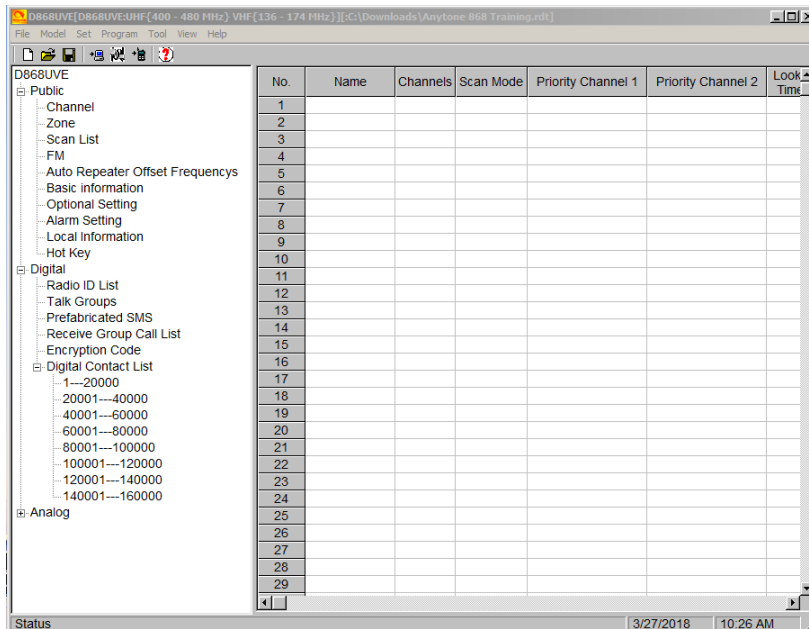

Section 4: Programming your DMR radio

Note: For this lesson we will only be installing the minimum required settings to get on the AC4XQ repeater plus one simplex UHF analog channel. The radio used for this demo will be the **Anytone AT-D868UV** portable radio. The CPS programming software will look different for each model radio but the same info must be stored.

1. Download & install the CPS software “Customer Programmable Software” for your radio’s specific model.
2. With your radio turned off, plug in your DMR radio programming cable & install it to the radio and your computer. Some programming cables require a USB driver so you may need to download the driver from the manufacture website. Do not continue if your USB programming cable is not recognized. Some USB cables show up as com ports while others are native Windows USB devices. Some programs require you to manually set the com port so check your radio’s documentation.
3. Turn on your radio.
4. Start your CPS software then expand the left window. Other manufactures CPS screen will look a little different but must contain the same basic information.

5. From the top menu, select “Set” then “Set COM” and choose your com port.