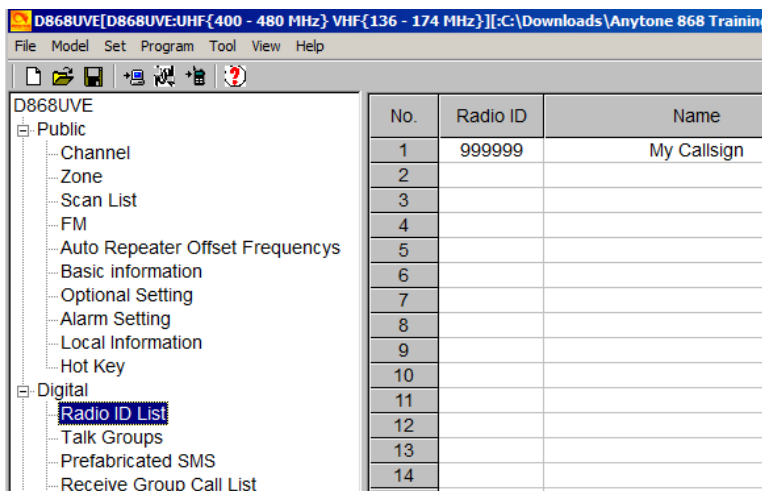

8. Your radios configuration settings are also known as a “**code plug**”. So if you install someone else’s radio code plug you will need to know the following:

- a. You will lose all your radio programming settings/frequencies and get theirs.
- b. If the code plug is from a different area, county/state then it will not work in your area.
- c. If the code plug is from a different model radio then it will generally not work with very few exceptions. Example: A code plug from a TYT MD380 can be read into a TYT2017 & TYT MD9600 radio but will not work on different model DMR radios.
- d. If the code plug is from your local area then you will need to enter your DMR ID, your callsign & your radio screen name.

9. Now you’re ready to start programming. Follow these steps in order to make the programming process easy.

- a. Expand “Radio ID List” & enter your DMR ID and callsign in the right window.