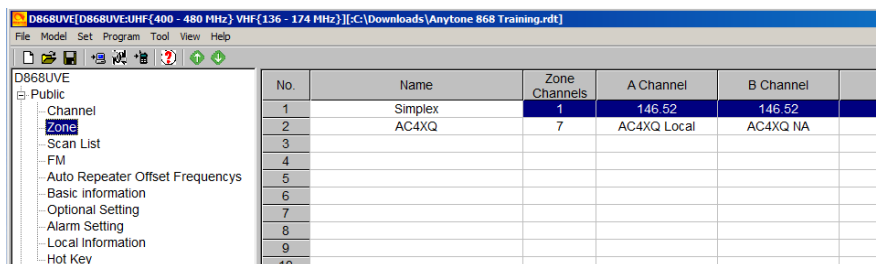

At Radio ID you should see your callsign

At Color Code Select 10

At Slot Select Slot 2

Click on the "OK button.

- e. **Repeat above steps to enter the other talkgroups for AC4XQ.** If you are programming another TG on the same repeater then all the information is the same except for the "Channel Name", Contact TG, and slot number.

- f. The next step is to create a Zone. You must add channels to zones to use the radio in either analog FM or DMR mode.

Expand menu "Zone" then in right window select the next available empty line.