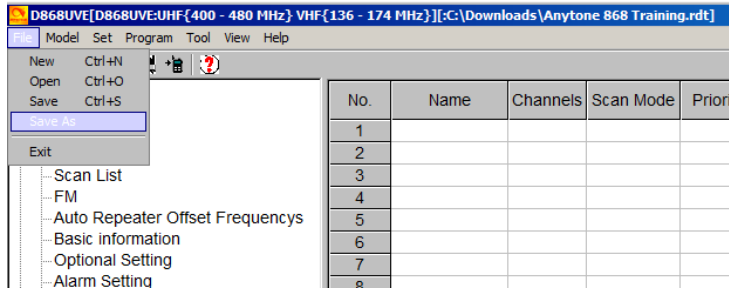

7. Save your file by selecting “File” then “Save As” & give it a descriptive name like “original code plug”